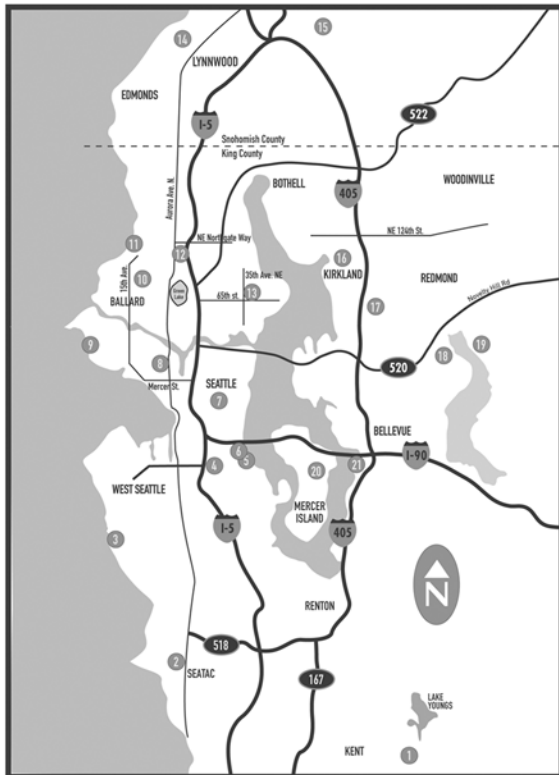

experience the  
**Remodeled**  
 HOMES TOUR  
 October 20 & 21, 2012

www.RemodelTour.com

Project  
**14**

**Westhill Inc**  
 18622 68th Ave. W  
 Lynnwood, WA 98037  
 www.westhillinc.com

**Description**

**Directions**

**From I-5 Northbound:** Take Exit #179 and turn left onto 220th St. SW. Turn right onto SR-99. Turn left onto 196th St. SW/SR-524. Turn right onto 68th Ave. W., which becomes Blue Ridge Drive. Go right onto 68th Ave. W. Home is on the left.

**From I-405 Northbound:** Take Exit I-5 S toward Seattle/Lynnwood. Exit at 196th St. SW, keeping right to take the SR-524 ramp. Make a slight right onto 196th St. SW. Turn right onto 68th Ave. W., which becomes Blue Ridge Drive. Go right onto 68th Ave. W. Home is on the left.