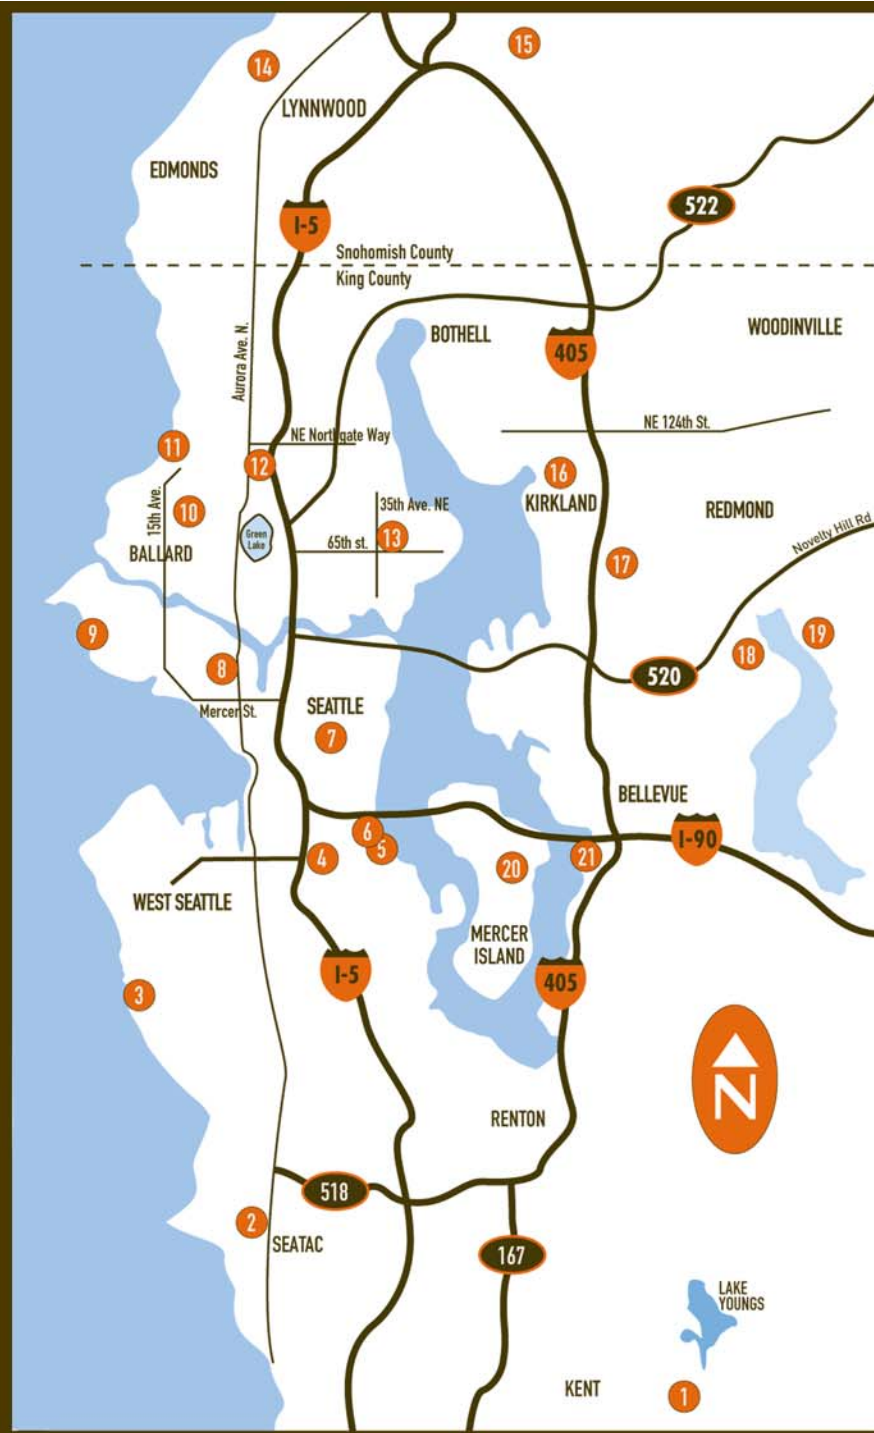

2012 Remodeled Homes Tour

- 1 Sockeye Homes
14638 SE 229th Place, Kent
- 2 Powell Custom Homes & Renovations
16901 2nd Ave. SW, Normandy Park
- 3 Bellan Construction Inc
9105 Fauntleroy Way SW, Seattle
- 4 Schulte Construction
3418 16th Ave S, Seattle
- 5 LZL Construction, Inc
3219 Cascadia Ave. S., Seattle
- 6 Gaspar's Construction
2212 34th Ave. S., Seattle
- 7 Chermak Construction, Inc
915 19th Ave., Seattle
- 8 Carlisle Classic Homes
2012 3rd Ave. N., Seattle
- 9 SAVVY Cabinetry by Design/
Metropolitan Finish Co
3057 Perkins Lane W., Seattle
- 10 Irons Brothers Construction, Inc.
1007 NW 80th St., Seattle
- 11 CRD Design Build
10113 Radford Ave. NW, Seattle
- 12 CRD Design Build
9540 Densmore Ave. N, Seattle
- 13 CRD Design Build
6529 40th Ave. NE, Seattle
- 14 Westhill Inc
18622 68th Ave. W., Lynnwood
- 15 Bristol Design and Construction
17033 Bellflower Road, Bothell
- 16 CTA Design Builders Inc.
10614 NE 112th St. Kirkland
- 17 Tenhulzen Remodeling, Inc
14 Bridlewood Circle, Kirkland
- 18 City Builders Inc.
2805 176th Place NE, Redmond
- 19 JWS Design, Inc/Benton
Development, Inc
20535 NE 37th Way, Sammamish
- 20 Rainier Custom Homes
4510 89th Ave. SE, Mercer Island
- 21 LZL Construction, Inc
49 Skagit Key, Bellevue