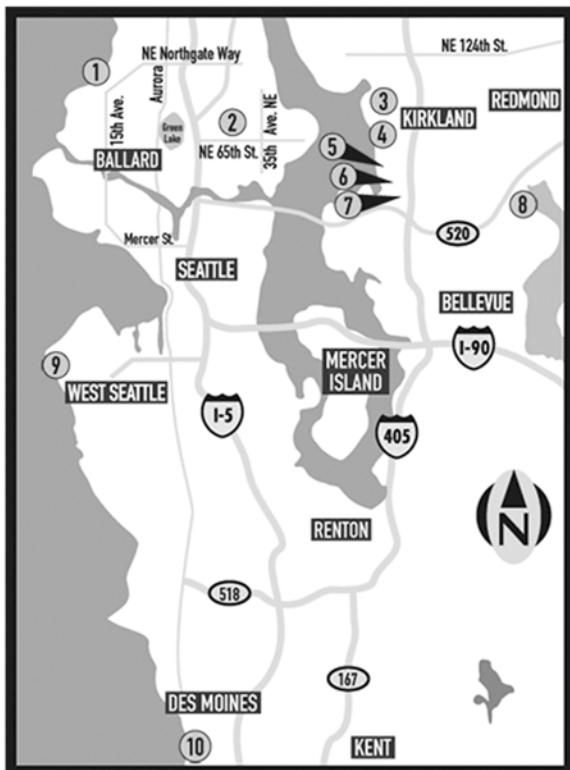

experience the  
**Remodeled**  
 HOMES TOUR  
 October 19 & 20, 2013

www.RemodelTour.com

Project  
**6**

**CRD Design Build**  
 4422 109th Place NE  
 Kirkland 98033  
[www.crddesignbuild.com](http://www.crddesignbuild.com)

**Directions**

**From SR-520 Westbound from Redmond:** Take the 108th Ave. NE exit. Turn right onto 108th Ave. NE. Turn right onto NE 45th St. Turn right onto 109th PI NE. The home is on the right hand side of road.

**From SR-520 Eastbound from Seattle:** Take the Bellevue Way NE exit. Turn left onto Bellevue Way NE. Take the first right onto Northup Way. Turn left onto 108th Ave. NE. Turn right onto NE 45th St. Turn right onto 109th PI NE. The home is on the right.