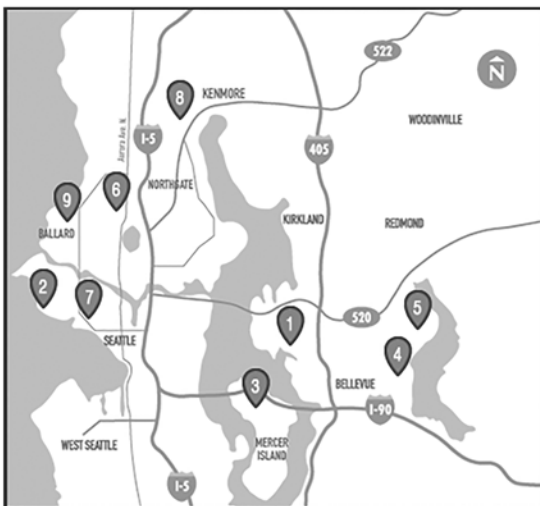

### Directions

**From I-5 North:** Take NE 175th St. Exit 176 to Shoreline. Turn Right onto NE 175th St. Turn Right onto 25th Ave. NE. At the four way stop, turn Left to stay on 25th Ave. NE. House is on the left (16910 25th Ave. NE).

**From I-5 South:** Take NE 175th St. Exit 176 to Shoreline. Turn Left onto NE 175th St. Turn Right onto 25th Ave NE. At the four way stop, turn Left to stay on 25th Ave NE. House is on the left (16910 25th Ave. NE).